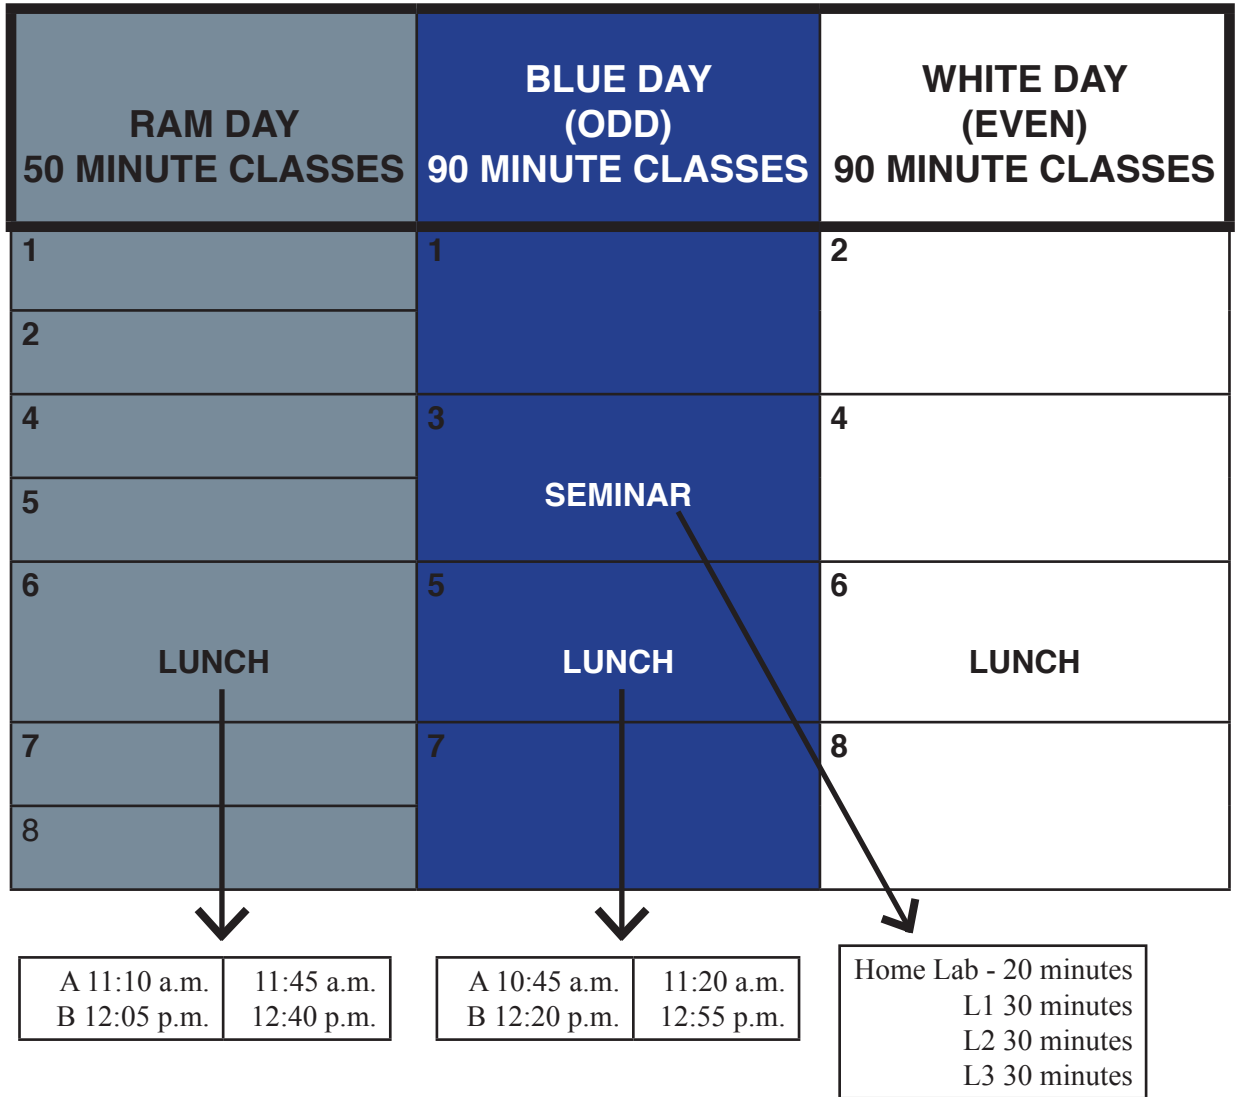

# Daily Schedules

RAM DAY		
Class Period	Start Time	End Time
1st	7:30 a.m.	8:20 a.m.
2nd	8:25 a.m.	9:15 a.m.
4th	9:20 a.m.	10:10 a.m.
5th	10:15 a.m.	11:05 a.m.
6th	11:10 a.m.	12:40 p.m.
LUNCHES	A 11:10 a.m. B 12:05 p.m.	11:45 a.m. 12:40 p.m.
7th	12:45 p.m.	1:35 p.m.
8th	1:40 p.m.	2:30 p.m.

BLUE DAY		
Class Period	Start Time	End Time
1st	7:30 a.m.	9:00 a.m.
3rd	9:05 a.m.	10:40 a.m.
SEMINAR	Home Lab 9:05 a.m. L1 9:30 a.m. L2 9:55 a.m. L3 10:20 a.m.	9:25 a.m. 9:50 a.m. 10:15 a.m. 10:40 a.m.
5th	10:45 a.m.	12:55 p.m.
LUNCHES	A 10:45 a.m. B 12:20 p.m.	11:20 a.m. 12:55 p.m.
7th	1:00 p.m.	2:30 p.m.

WHITE DAY		
Class Period	Start Time	End Time
2nd	7:30 a.m.	9:00 a.m.
4th	9:05 a.m.	10:40 a.m.
6th	10:45 a.m.	12:55 p.m.
LUNCHES	A 10:45 a.m. B 12:20 p.m.	11:20 p.m. 12:55 p.m.
8th	1:00 p.m.	2:30 p.m.